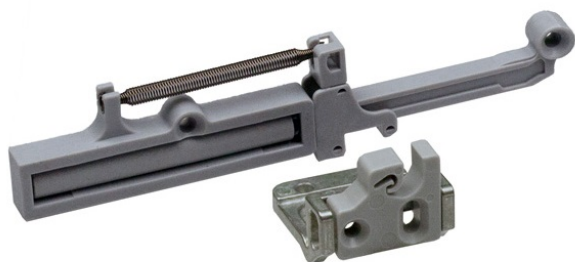

PRODUCT SHEET

Description:

Soft Close Device F/Metabox Drawers, Grey Plast, 45mm Travel, Soft Closing by Gas Cylinder, F/Metal Drawers,, Installation Width 10-13,5mm, Incl. Instruction Paper & Wood, Screws \varnothing 4X18mm

Item number:

16.10.610-0

Units	Box	Carton	HS Code	Barcode
Pcs.	20	200	3926300090	 5704866063111

Including

1. Soft closing system
(For mounting to cabinet)
2. Striker
3. Adapter
(Connector striker to bottom panel)