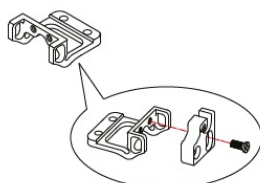

PRODUCT SHEET

Description:

Soft Close Device F/Metabox Drawers, Grey Plast, 45mm Travel, Soft Closing by Gas Cylinder, F/Metal Drawers,, Installation Width 10-13,5mm, Incl. Instruction Paper & Wood, Screws \varnothing 4X18mm

Item number:

16.10.610-0

Units	Box	Carton	HS Code	Barcode
Pcs.	20	200	3926300090	 5704866063111

Including

1. Soft closing system
(For mounting to cabinet)
2. Striker
3. Adapter
(Connector striker to bottom panel)