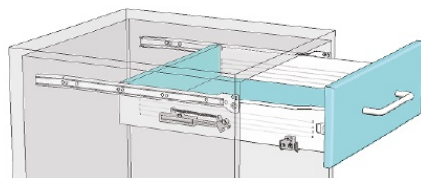

PRODUCT SHEET

Description:

Soft Close Device F/Metabox Drawers, Grey Plast, 45mm Travel, Soft Closing by Gas Cylinder, F/Metal Drawers,, Installation Width 10-13,5mm, Incl. Instruction Paper & Wood, Screws \varnothing 4X18mm

Item number:

16.10.610-0

Units	Box	Carton	HS Code	Barcode
Pcs.	20	200	3926300090	 5704866063111

Including

1. Soft closing system
(For mounting to cabinet)
2. Striker
3. Adapter
(Connector striker to bottom panel)