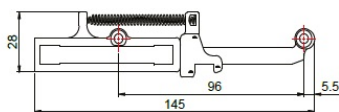

PRODUCT SHEET

Description:

Soft Close Device F/Metabox Drawers, Grey Plast, 45mm Travel, Soft Closing by Gas Cylinder, F/Metal Drawers,, Installation Width 10-13,5mm, Incl. Instruction Paper & Wood, Screws \varnothing 4X18mm

Item number:

16.10.610-0

Units	Box	Carton	HS Code	Barcode
Pcs.	20	200	3926300090	 5704866063111

Including

1. Soft closing system
(For mounting to cabinet)
2. Striker
3. Adapter
(Connector striker to bottom panel)