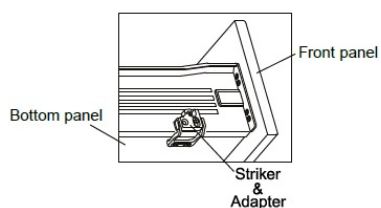

PRODUCT SHEET

Description:

Soft Close Device F/Metabox Drawers, Grey Plast, 45mm Travel, Soft Closing by Gas Cylinder, F/Metal Drawers,, Installation Width 10-13,5mm, Incl. Instruction Paper & Wood, Screws $\varnothing$ 4X18mm

Item number:

16.10.610-0

Units	Box	Carton	HS Code	Barcode
Pcs.	20	200	3926300090	 5704866063111